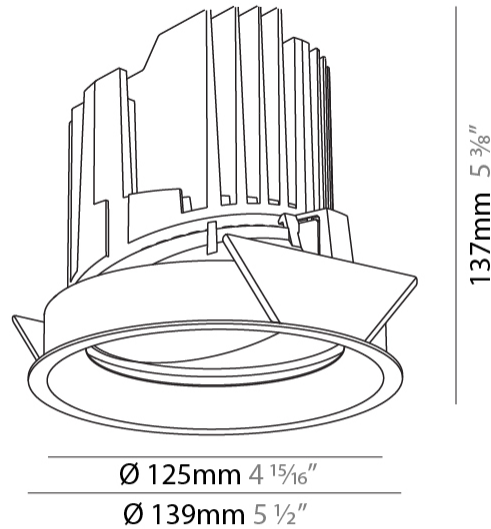

GENERAL

Series: Bioniq
 Subseries: Bioniq Round Adjustable
 Brand: Prolicht
 Division: Architectural
 Mounting Type: Recessed
 Mounting Location: Ceiling
 Subcategory: Downlight

PHYSICAL

Shape: Round
 Diameter (mm): 139
 Diameter (in): 5 1/2
 Height (mm): 137
 Height (in): 5 3/8
 Ceiling Thickness (mm): 10 / 12.5 / 15
 Ceiling Thickness (in): 3/8 or 1/2 or 9/16
 Min. Recessing Depth (mm): 150
 Min. Recessing Depth (in): 5 7/8
 Light Distribution: Adjustable / Downlight
 Weight (kg): 0.849
 Weight (lbs): 1.87
 Fixture Finish: SSR / BKV / CWI / CRY / HAB / UFT / ITA / RUA / FTG / MYG / LOD / PUS / FRO / FUP / KIA / POP / BLS / SPG / MEY / GOH / GUM / CHC / COM / ABZ / JAG / OBR / MOS / ROR
 Fixture Material: Aluminum Die Cast
 Cut-out Measurements: 130mm / 5 1/8"

LED

Number of LEDs: 1
 Color Temperature (°K): 2700 / 3000 / 3500 / 4000
 Max. Delivered Lumen (lm): 810 / 900 / 970 / 990
 Nominal Lumen (lm): 960 / 1070 / 1156 / 1180
 CRI: >90 CRI
 Efficiency (%): 0.905
 Lamp Life (hrs): 50000

OPTICAL

Reflector°: 10
 Adjustability: Rotational 355°; Tilt 30°

RATINGS AND CERTIFICATIONS

Certified By: Certified for North American Standards
 IP rating: IP54

BIONIQ ROUND ADJUSTABLE RECESSED

A35245-

PROJECT